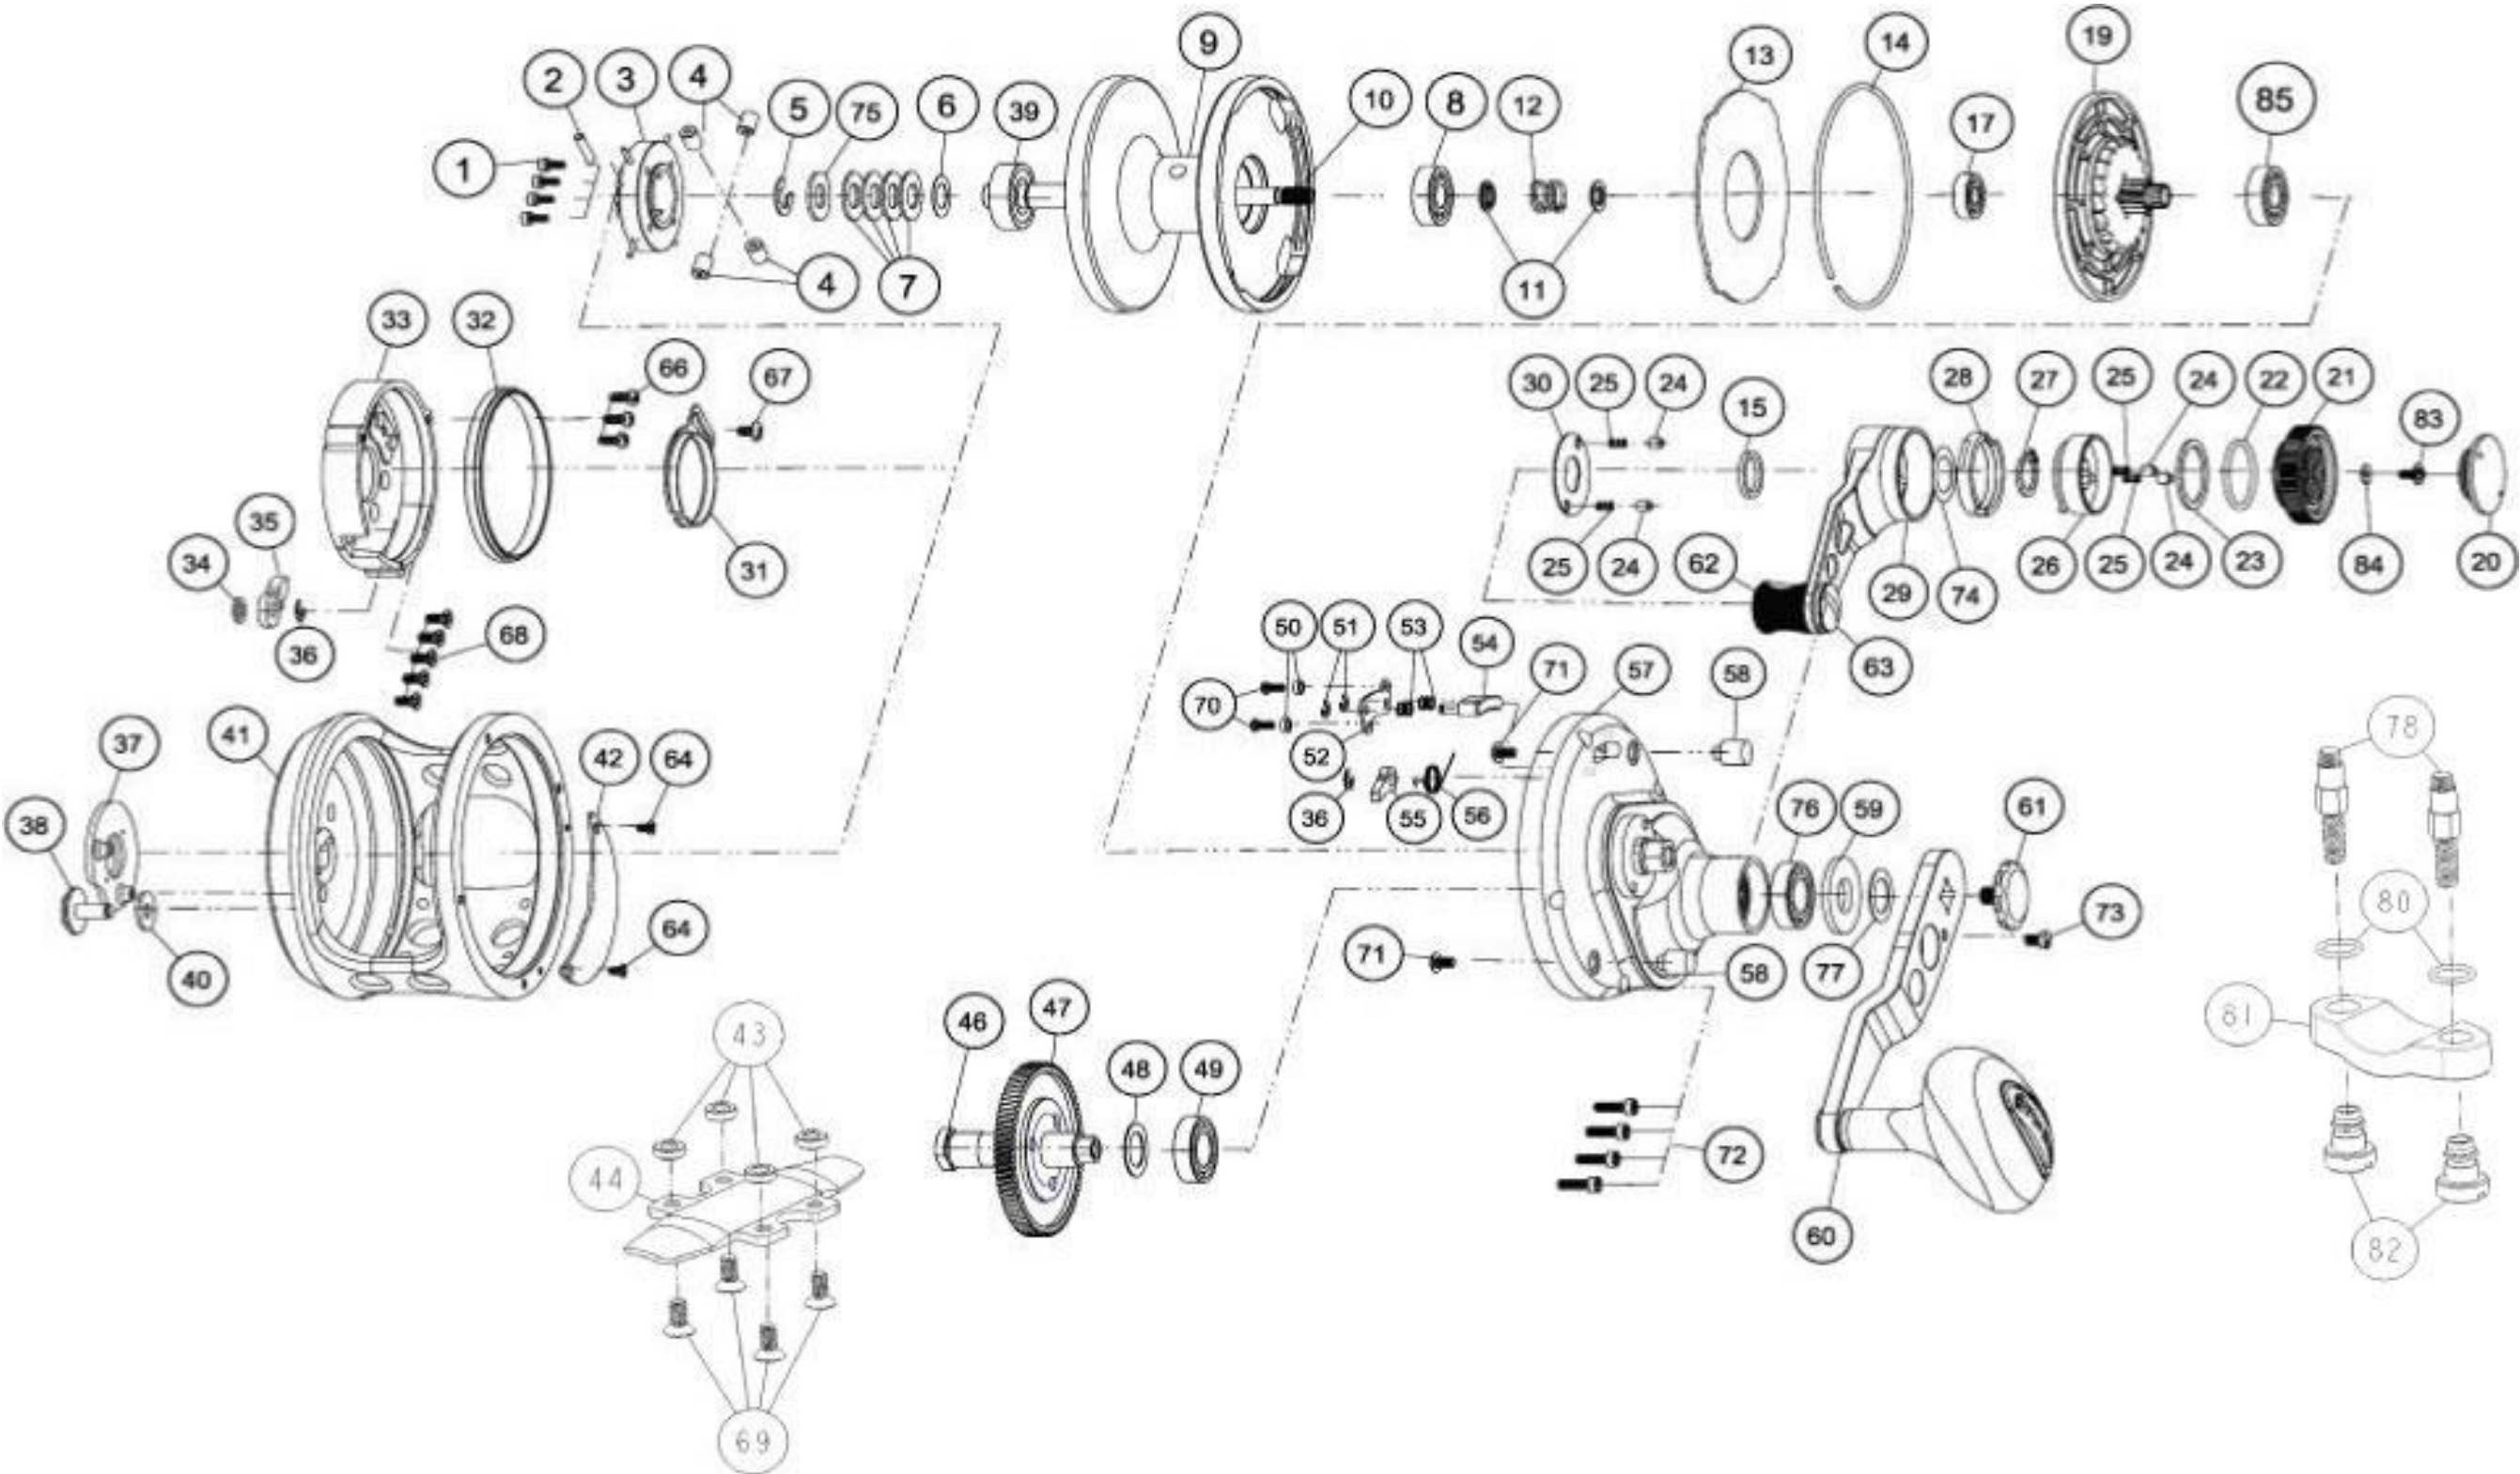

## Fin-Nor Marquesa MA12 Reel Part List

Key #	Description	Part No.	Qty.	Key #	Description	Part No.	Qty.
1	Screw	DF053-01	4	44	Reel Foot	HF106-01	1
2	Spool Shaft Pin	DF093-01	1	46	Crank Shaft	BF008-01	1
3	Bait Click Ratchet Assembly	BF329-01	1	47	Drive Gear	BF012-01	1
4	Brake Shoe	CF044-01	4	48	Adjustment Washer	DF035-01	1
5	E-Ring	QW120-01	1	49	Ball Bearing	CF017-03	1
6	Washer	BF121-01	1	50	Spacer	CF081-01	1
7	Drag Spring	BF046-01	4	51	E-Ring	NX090-01	2
8	Ball Bearing	CF117-01	1	52	Strike Button Plate	BF078-01	2
9	Spool Assembly	BF321-01	1	53	Strike Button Pin Spring	CF022-01	1
10	Spool Shaft	BF015-01	1	54	Strike Button	BF062-01	2
11	Collar	BF094-01	2	55	Anti Reverse Pawl	DF063-02	1
12	Spring	CF040-01	1	56	Stoper Spring	BF096-01	1
13	Drag Disc	BF059-01	1	57	Gear Side Cover Assembly	BF324-01	1
14	Ring	BF080-01	1	58	Locating Collar	DF118-01	1
15	Bushing	DF017-01	1	59	Handle Washer	BF054-01	1
17	Ball Bearing	CF117-01	1	60	Handle Arm Assembly	BF318-01	1
19	Pinion Assembly	HF311-01	1	61	Handle Nut	BF003-01	1
20	Pre Set Knob Cover	CF110-01	1	62	Drag Knob	CF055-01	1
21	Pre Set Knob	CF029-01	1	63	Drag Knob Screw	DF125-01	1
22	O-Ring	CF101-01	1	64	Screw	CF107-01	1
23	Friction Washer	DF121-01	1	66	Tapping Screw	N/A	1
24	Click Pin	CF098-01	2	67	Tapping Screw	QW125-02	1
25	Click Spring	DF114-01	2	68	Screw	TW107-04	5
26	Drag Cam B Assembly	CF353-01	1	69	Screw	DF065-01	4
27	Retaining Ring	CF075-01	1	70	Screw	LF057-01	1
28	Drag Cam A	CF028-01	1	71	Screw	QW123-01	1
29	Drag Lever	BF055-01	1	72	Side Cover Screw	CF053-01	4
30	Drag Lever Washer	DF038-01	1	73	Handle Nut Screw	CF065-01	1
31	Click Spring	DF022-01	1	74	Adjustment Washer	CF038-01	1
32	Brake Ring	BF042-01	1	75	Collar	BF081-01	1
33	Brake Ring Holder	HF129-01	1	76	Ball Bearing	TW058-02	1
34	Bait Click Lever Washer B	CF035-01	1	77	Adjustment Washer	ZW032-01	1
35	Bait Click Pawl	DF109-02	1	78	Rod Clamp Bolt	BF125-01	2
36	E-Ring	NX092-01	1	79	Nut	N/A	1
37	Badge	CF148-02	1	80	O-Ring	LF101-01	2
38	Bait Click Lever	BF109-01	1	81	Rod Clamp	CF154-01	1
39	Ball Bearing	HF017-01	1	82	Rod Clamp Nut	CF161-01	2
40	Bait Click Lever Washer A	BF032-01	1	83	Screw	BF057-01	1
41	Frame	BF001-01	1	84	Washer	BF038-01	1
42	Drive Gear Cover	BF143-01	1	85	Ball Bearing	BF017-02	1
43	Spacer	CF094-01	4				