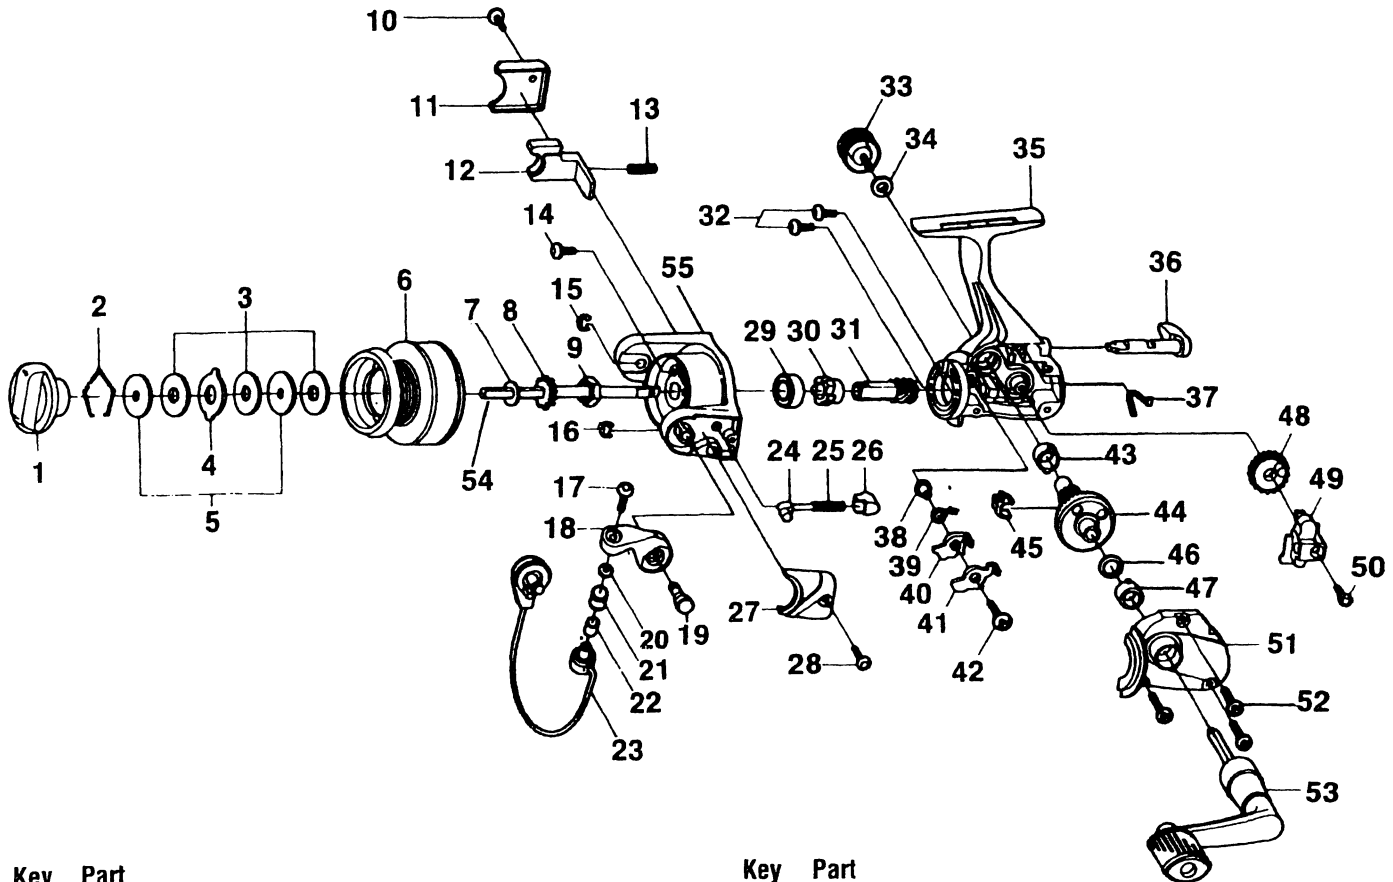

QUANTUM XG1

Key No.	Part No.	Description	Price	Key No.	Part No.	Description	Price
1	GU332-01	Drag Knob Assembly	2.80	29	AQ028-01	Ball Bearing	6.55
2	GU038-01	Drag Retainer	.25	30	GU060-01	Ratchet Gear	2.00
3	GU105-05	Drag Washer "B"	.65	31	GU011-01	Pinion Gear	1.60
4	GU081-01	Drag Washer "A"	.50	32	GU077-01	Bearing Screw	.15
5	GU080-01	Drag Washer "D"	.50	33	GU073-01	Handle Screw Cap	.60
6	XU321-10	Spool Assembly	9.85	34	GU105-01	Handle Cap Washer	.10
7	GU105-06	Spool Adjustment Washer	.35	35	GU001-22	Body	3.00
8	GU037-01	Click Gear	.50	36	GU090-01	Anti Reverse Stopper Lever	1.45
9	GU006-01	Rotor Nut	.30	37	GU089-01	Anti Reverse Lever Spring	.50
10	GU077-02	Kick Lever Cover Scrw	.15	38	GU091-01	Anti Reverse Pawl Post	.25
11	GU046-01	Kick Lever Cover	.20	39	GU061-01	Anti Reverse Pawl Spring	.35
12	GU019-01	Kick Lever	.40	40	GU063-01	Anti-Reverse Pawl "A"	.45
13	KQ049-01	Kick Lever Spring	.25	41	GU074-01	Anti-Reverse Pawl "B"	.45
14	GU077-04	Rotor Nut Lock Screw	.15	42	GU077-05	Anti-Reverse Pawl Screw	.15
15	KQ034-01	E-Clip	.15	43	GU027-01	Gear Shaft Bushing	.80
16	KQ034-01	E-Clip	.15	44	GU012-01	Drive Gear	2.80
17	KQ108-01	Line Slider Screw	.30	45	GU086-01	Silent Cam	.40
18	LU007-01	Arm Lever	.75	46	GU105-08	Drive Gear Adj. Washer	.15
19	GU051-02	Arm Lever Pin	.45	47	GU027-01	Body Cover Bushing	.80
20	GU105-07	Line Roller Washer	.15	48	GU053-01	Oscillator Gear	.85
21	MT004-01	Line Roller	1.20	49	GU025-01	Oscillator Slider	.85
22	MT016-02	Line Roller Bushing	.75	50	GU100-01	Main Shaft Scr4w	.15
23	GU347-02	Bail Assembly	3.55	51	GU023-22	Body Cover	1.65
24	KQ031-01	Arm Lever Spring Pin	.25	52	GU057-01	Body Cover Screw	.15
25	KQ049-03	Arm Lever Spring	.35	53	GU318-31	Handle Assembly	4.20
26	QL020-01	Arm Lever Spring Holder	.30	54	GU015-01	Main Shaft	1.85
27	LU087-01	Arm Lever Spring Cover	.20	55	GU009-16	Rotor	2.60
28	GU077-02	Arm Lever Cover Screw	.15				