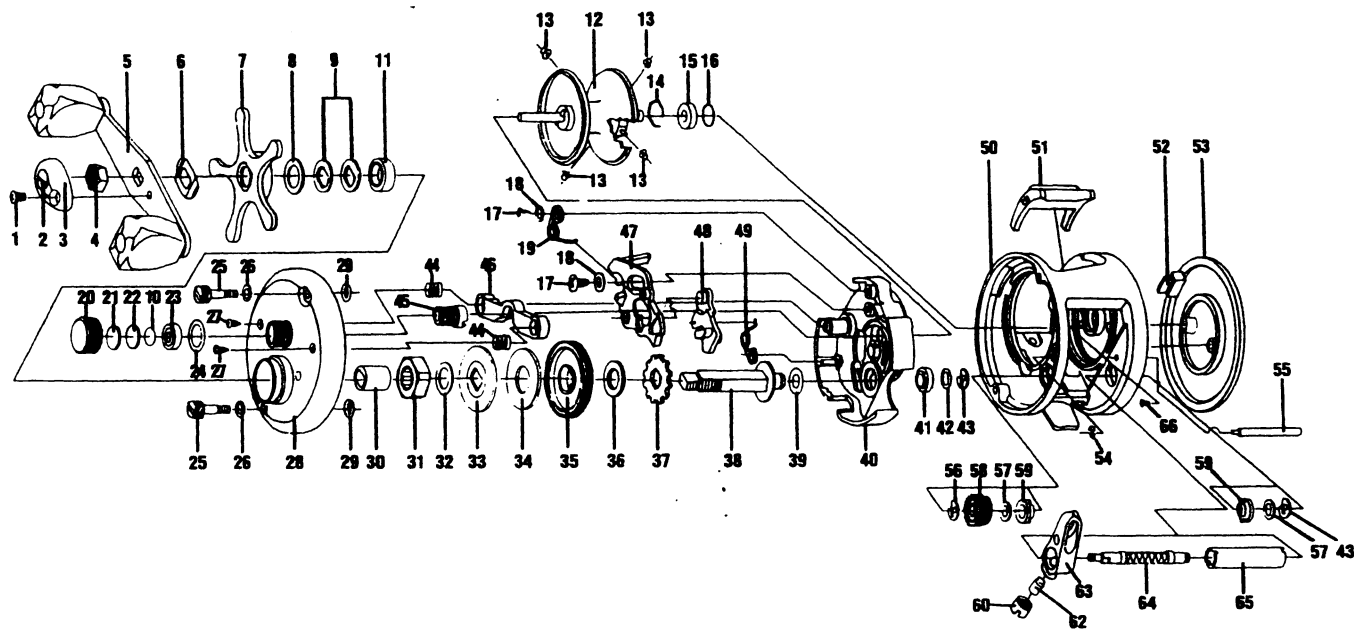

QUANTUM US600

Key No.	Part No.	Description	Price	Key No.	Part No.	Description	Price
1	QW123-01	Handle Nut Cap Screw	.15	34	RR111-04	Large Drag Washer	.30
2	QT130-01	Crankhandle Nut Cap Insert	.20	35	QT012-01	Drive Gear	3.30
3	QT034-01	Crankhandle Nut Cap	.30	36	RR111-02	Small Drag Washer	.30
4	QT003-01	Crankhandle Nut	.20	37	QT083-01	Trip Ratchet	.85
5	TW318-03	Crankhandle Assy	6.18	38	QT008-01	Crankshaft	2.30
6	QT054-01	Crankhandle Washer	.25	39	RR110-04	Crankshaft Washer	.20
7	QT355-02	Drag Star Assembly	2.90	40	QT010-01	Set Plate	2.95
8	RR110-07	Washer	.20	41	BJ017-01	Crankshaft Bearing	5.90
9	NX046-01	Spring "D" Washer	.25	42	RR110-05	Crankshaft Bushing Washer	.20
10	QT032-05	Spool Tension Washer	.25	43	RR190-02	E-Clip	.25
11	TW058-01	Bearing	3.65	44	RR160-02	Pinion Yoke Spring	.30
12	QT321-02	Spool Assembly	14.42	45	QT011-01F	Pinion Gear	2.95
13	QT044-02A	Brake Collar	.20	46	QT025-01	Pinion Yoke	.55
14	QT080-01	Bearing Retainer	.35	47	QT039-01	Release Slider	.95
15	BJ017-02	Ball Bearing	5.90	48	QT077-01	Kick Lever	.35
16	QT032-04	Spool Shaft Washer	.25	49	RR161-01	Kick Lever Spring	.30
17	RR131-01	Release Slider Screw	.20	50	QT301-02	Frame Assy	21.80
18	RR110-02	Washer	.20	51	QT009-01	Thumb Bar	1.95
19	RR161-02	Release Slider Spring	.30	52	QT050-01	Thumb Bar Retainer	.45
20	QT033-01	Cast Control Cap	2.10	53	QT323-02	Left Sidecover Assy	6.60
21	QT032-03	Cushion Washer	.60	54	RR190-01	E-Clip	.25
22	QT081-01	Spool Boss Tension Collar	.25	55	QT061-01	Levelwind Guide	.65
23	QT017-01	Spool Bearing	8.45	56	RR190-03	E-Clip	.25
24	MZ088-01	Tension Knob O-Ring	.25	57	RR110-03	Levelwind Washer	.20
25	QT074-02	Thumb Screw	1.40	58	QT085-01	Levelwind Gear	1.80
26	RR111-01	Thumb Screw Washer	.20	59	QT067-01	Levelwind Bushing	2.95
27	RR130-01	Right Sidecover Screw (Handle Side)	.25	60	QT007-01	Pawl Cap	1.95
28	QT324-02	Right Sidecover (Handle Side) Assy	27.50	62	QT006-02	Levelguide Pawl	.75
29	MZ088-02	Thumb Screw O-Ring	.25	63	QT347-02	Carrier Assembly	2.15
30	QW052-03	Clutch Sleeve	.50	64	QT072-02B	Levelwind Shaft	2.10
31	UQ063-02	One Way Clutch	9.00	65	QT016-02	Levelwind Guard	1.75
32	RR110-06	Sleeve Washer	.20	66	RR130-01	Sidecover Screw	.25
33	QT045-01	Key Drag Washer	.45				