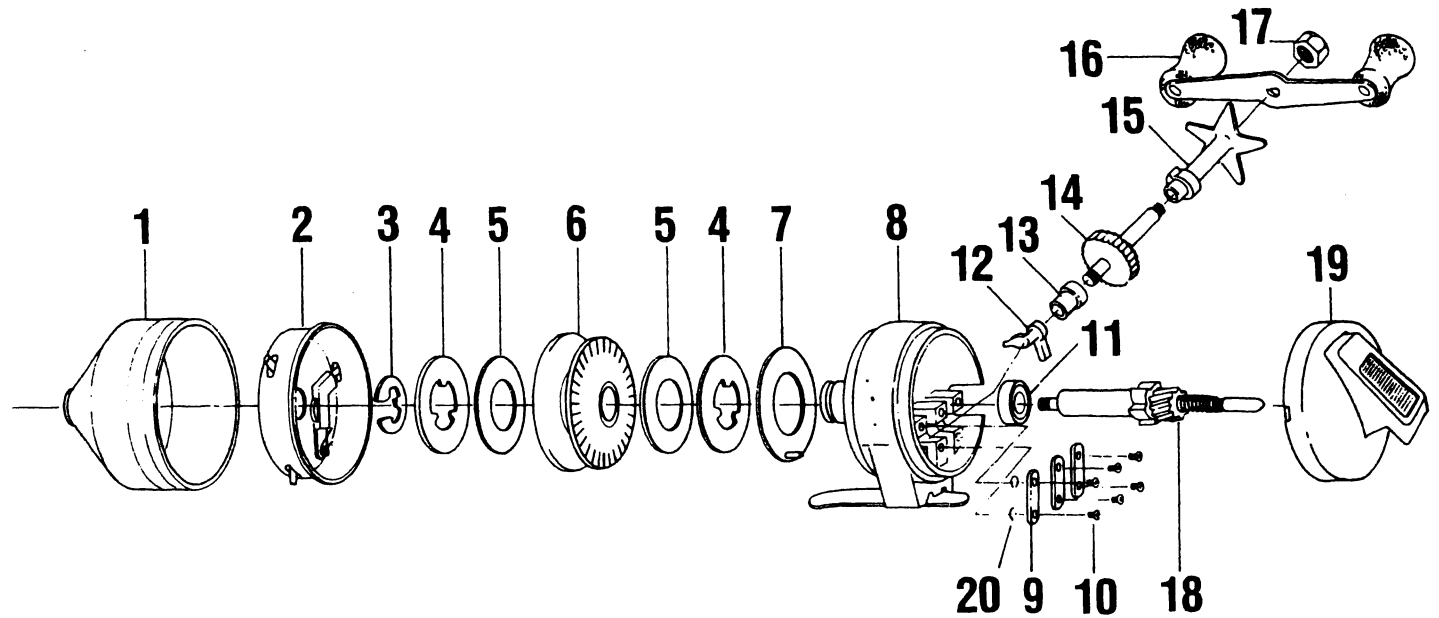

SC1

Key No.	Part No.	Description	Price
1	AZ324-05	Front Cover S/A	4.15
2	KZ310-02	Spinnerhead S/A	7.17
3	GZ034	Spool Retainer Clip	.58
4	CJ040	Spool Washer	.98
5	CJ108	Drag Washer	.39
6	AZ321	Spool S/A	6.09
7	AZ327	Clutch Plate Assy	2.93
8	AZ301-02	Body Assy	14.29
9	AZ029	Retainers	.43
10	AZ057	Retainer Screws	.32
11	AZ028	Ball Bearing	6.82
12	AZ052	Anti-Reverse Drag	.37
13	AZ026	Crank Bushing	.70
14	AZ308	Crank Shaft S/A	3.48
15	AZ032	Star Drag	3.25
16	AZ318-02	Crank Handle S/A	1.35
17	AZ003	Crank Nut	.58
18	AZ315	Center Shaft S/A	5.90
19	KZ323-04	Back Cover S/A	6.00
20	RR110-08	Washer	.21