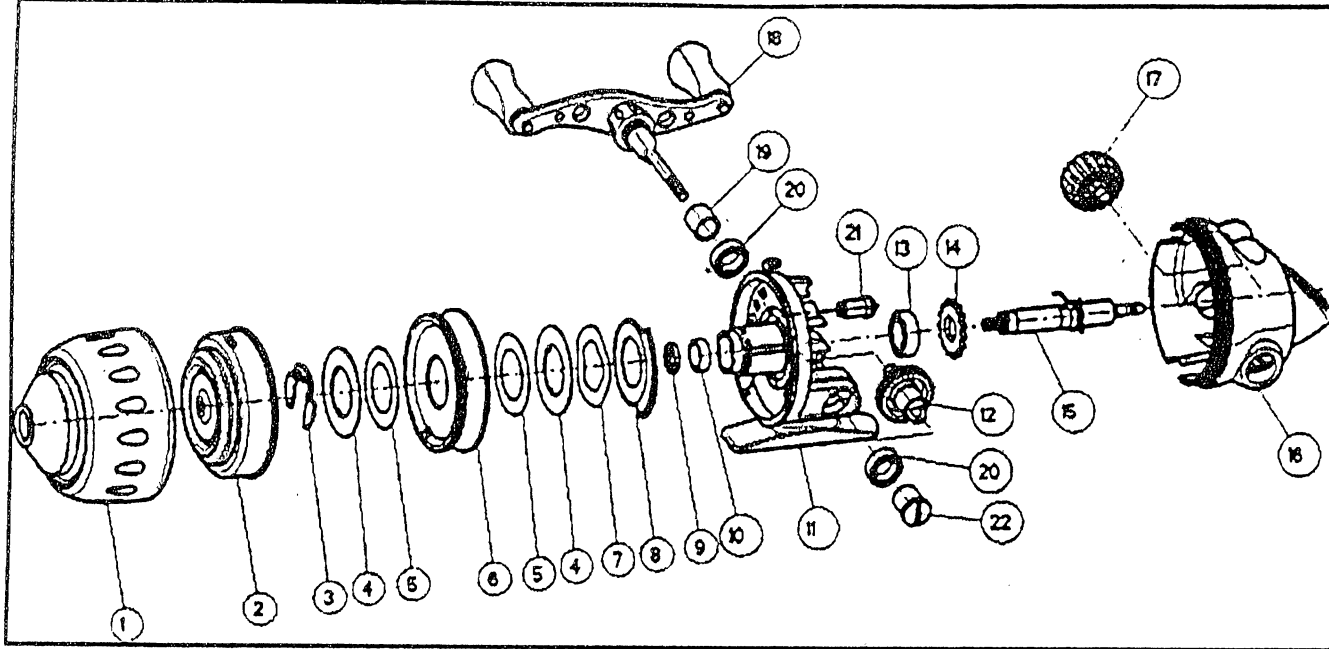

Assembly :

RSC3

Schematic View

Assembly :

RSC3

Part List

KEY No.	PART No.	PRICE	DESCRIPTION	COMMENTS
1	RZ324	-	FRONT COVER ASSY.	-
2	RZ310	-	SPINNERHEAD ASSY.	-
3	RY034	-	SPOOL RETAINER CLIP	-
4	RZ040	-	SPOOL WAHSER (METAL)	-
5	RZ108	-	DRAG WASHER	-
6	RZ021	-	SPOOL	-
7	RZ031	-	WAVE WAHSER	-
8	RZ027	-	DRAG CAM	-
9	RZ199	-	BEARING RETAINER	-
10	RZ017	-	BALL BEARING (8 X12 X 3.5)	-
11	RZ301	-	BODY ASSY.	-
12	RZ012	-	DRIVE GEAR	-
13	RZ097	-	BALL BEARING (9 X 17 X 5)	-
14	RZ091	-	ANTI-REVERSE RATCHET	-
15	RZ315	-	CENTER SHAFT ASSY.	-
16	RZ323	-	BACK COVER ASSY.	-
17	RZ332	-	DRAG ADJ. WHEEL ASSY.	-
18	RZ318	-	CRANK HANDLE ASSY.	-
19	RZ106	-	SPACER, THRUST	-
20	RZ026	-	BALL BEARING (8 X12 X 4)	-
21	RZ054	-	DRAG PINION	-
22	RZ369	-	CRANK ROD NUT ASSY.	-