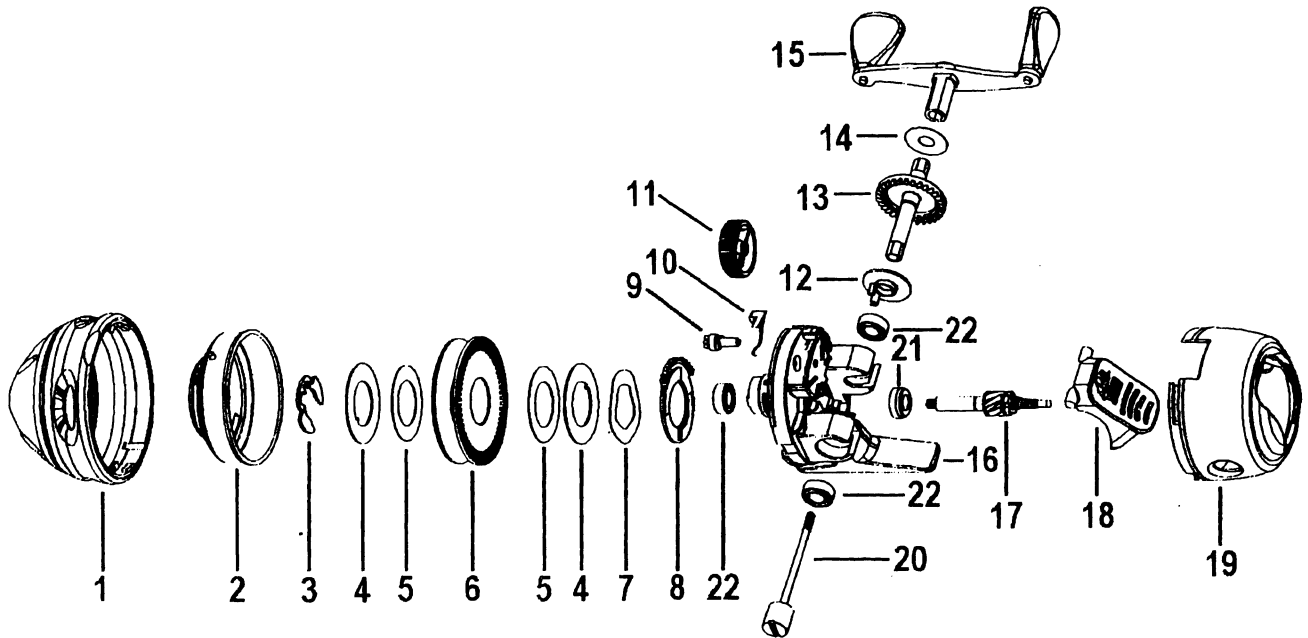

SPECIFICATIONS:

Medium Freshwater
 Line Capacity: 100 yds / 10 lb.
 Gear Ratio: 3.5:1
 1 Ball Bearing

FEATURES:

Quikset Anti-Reverse
 Soft Touch Thumb Button
 Ball Bearing Drive
 Right / Left hand Retrieve
 Color: Red & Black

Key No.	Part No.	Description	Key No.	Part No.	Description
1	LR324-01	Front Cover S/A	12	LR061-01	Anti-Reverse Plate
2	LR310-01	Spinnerhead S/A	13	LR012-01	Drive Gear
3	RY034-01	Spool Clip	14	RR110-15	Washer
4	LR108-01	Drag Washer (Metal)	15	OK318-04	Handle Assy.
5	LR040-01	Drag Washer	16	LR001-01	Body S/A
6	LR321-01	Spool Assembly	17	LR315-01	Centershaft
7	LR031-01	Drag Wave Washer	18	LR009-01	Thumb Button
8	LR027-01	Drag Plate	19	LR023-01	Back Cover
9	LR054-01	Drag Pinion Gear	20	LR069-01	Handle Nut Shaft
10	LR033-01	Drag Click Spring	21	RY030-03	Ball Bearing
11	LR032-01	Drag Wheel	22	LR026-01	Bushing