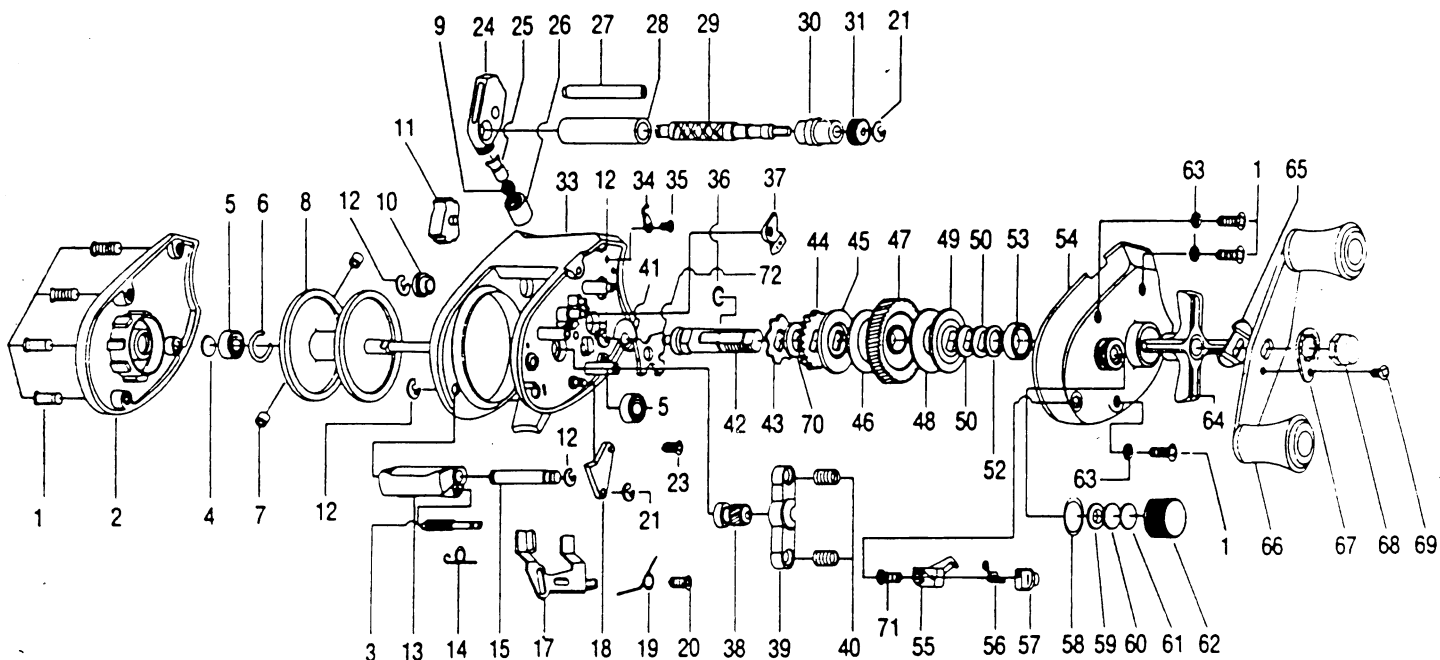

# QUANTUM<sup>®</sup> PROLITE

Key No.	Part No.	Description	Price	Key No.	Part No.	Description	Price
1	VX4352	RIGHT SIDE COVER SCREW	.62	37	GW363	A/R PAWL ASSY.	2 51
2	GW323	LEFT SIDE COVER	8.40	38	GW311	PINION GEAR ASSY.	5 62
3	GW036	THUMB BAR PIN	3.16	39	GW025	PINION YOKE	2 25
4	VX4255	SPOOL TENSION SHIM	.99	40	GW040	YOKE SPRING	.70
5	VX4252	BALL BEARING (SPOOL SH)	12.23	41	GW056	CRANK SHAFT BUSHING	3 53
6	VX4253	CLIP RING	.91	42	GW008	CRANK SHAFT	8 03
7	GW044-1	CENTRIFUGAL BRAKESHOE-TAN	.97	43	GW083	TRIP RATCHET	2 25
7	GW044-2	CENTRIFUGAL BRAKESHOE-RED	.97	44	GW091	A/R RATCHET	1 93
8	GW321	SPOOL ASSY.	14.42	45	GW045	LOWER DRAG WASHER	1 24
9	CX4203	LINE GUIDE PAWL SPRING	.36	46	GW060	LOWER DRAG DISC	2 78
10	VX4156	WORM SHAFT BUSHING	1.16	47	GW012	DRIVE GEAR	6 26
11	GW069	ANTI-REVERSE SWITCH	1.12	48	GW059	UPPER DRAG DISC	3 11
12	VX4152	E-CLIP (WORM SHAFT)	.91	49	GW048	UPPER DRAG WASHER	1 61
13	GW009	THUMB BAR	1.93	50	VX4662	SPRING D WASHER	1 36
14	GW022	THUMB BAR SPRING	1.17	52	GW035	BEARING WASHER	1 66
15	GW050	THUMB BAR SHAFT	3.11	53	GW058	CENTER SHAFT BEARING	10 98
17	GW039	RELEASE SLIDER	3.11	54	GW024	RIGHT SIDE COVER	10 71
18	GW084	TRIP CAM	2.73	55	GW037	FLIPPIN' ARM	1 17
19	GW102	TRIP SPRING	.97	56	GW089	SPRING-FLIPPIN' LEVER	1 17
20	GW057	SCREW-SLIDER RETAINER	.70	57	GW087	FLIPPIN' LEVER	1 77
21	ZX4657	RETAINER CLIP	.69	58	VX4250	DIAL FRICTION RING	.85
23	GW107	CTR. SHAFT RET. SCREW	.70	59	GW099	FELT WASHER	1 17
24	GW347	LINE GUIDE CARRIER	6.16	60	VX4302	SPOOL TENSION KNOB WAS	1 46
25	VX4202	LINE GUIDE PAWL	4.31	61	VX4601	SPOOL TENSION KNOB CUS	.99
26	VX4204	LINE GUIDE CARRIER SCREW	2.77	62	VX4259	SPOOL TENSION KNOB	4 85
27	GW061	STABILIZER BAR	2.78	63	CW069	MYLAR WASHER	.70
28	GW016	LEVEL WIND GUARD	3.27	64	GW055	DRAG STAR	6 70
29	GW072	WORM SHAFT	6.91	65	VX4660	HANDLE WASHER	1 16
30	NX068	WORM SHAFT BUSHING-RIGHT	1.16	66	GW318	HANDLE ASSY.	8 79
31	GW085	LEVEL WIND GEAR	1.56	67	GX4703	HANDLE NUT LOCK	.91
33	GW301	FRAME ASSY.	25.71	68	GX4702	HANDLE NUT	.99
34	GW071	A/R SELECTOR SPRING	2.19	69	VX4704	HANDLE NUT LOCK SCREW	.99
35	GW093	SCREW-A/R SELECTOR SPRG.	.70	70	NX111	RATCHET WASHER	1 87
36	GW090	GEAR STACK RETAINER	.70	71	WX4510	FLIPP'N LEVER SCREW	1 23