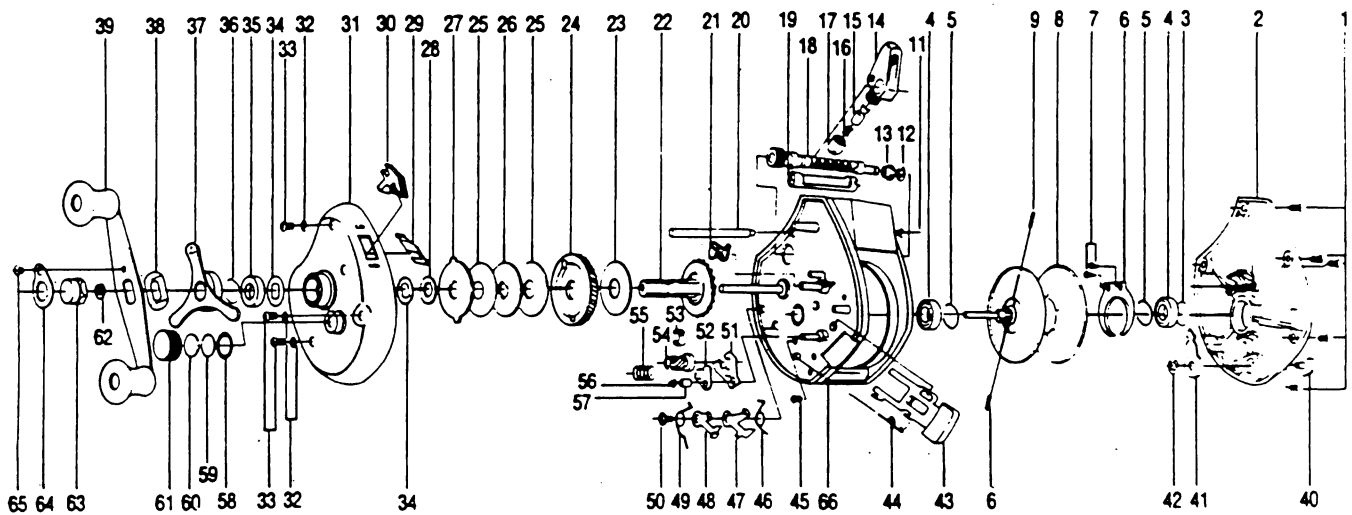

QUANTUM PRO4L

Key No.	Part No.	Description	Price	Key No.	Part No.	Description	Price
1	VX4102	SIDE COVER SCREW	.99	35	CW058	CRANK SHAFT BUSHING	2.68
2	LW024	RIGHT SIDE COVER	8.84	36	GW090	GEAR STACK RETAINER	.70
3	VX4255	SPOOL TENSION SHIM	.99	37	LW355	DRAG KNOB ASSY.	6.91
4	CW017	BEARING (SPOOL)	11.20	38	VX4660	HANDLE WASHER	1.16
5	CW080	CLIP RING	.64	39	CW318	HANDLE ASSY.	8.57
6	LW110	CLICKER SPRING	2.89	40	CW109	CLICKER SWITCH	2.19
7	CW107	SCREW CLICKER SPRING	.64	41	CW114	CLICK PAWL	1.77
8	LW321	SPOOL ASSY.	16.56	42	ZX4657	RETAINER CLIP	.69
9	CW044	CENTRIFUGAL BRAKE SHOE	.97	43	LW339	SLIDER ASSY.	3.16
11	VX4155	CARRIER GUIDE SCREW	.91	44	VX4502	RELEASE SLIDER SPRING	.99
12	VX4152	E-CLIP (WORM SHAFT)	.91	45	CW099	SCREW SLIDER RETAINER	1.56
13	VX4156	WORM SHAFT BUSHING	1.16	46	LW097	SPRING - LATCH BOTTOM	.97
14	CW347	LINE GUIDE CARRIER ASSY.	6.53	47	LW078	LATCH - BOTTOM	1.24
15	VX4202	LINE GUIDE PAWL	4.31	48	LW077	LATCH - TOP	1.17
16	CX4203	LINE GUIDE PAWL SPRING	.36	49	LW096	LATCH SCREW	.97
17	VX4204	LINE GUIDE CARRIER SCREW	2.77	50	VX4505	LATCH SCREW	1.66
18	LW372	WORM SHAFT ASSY.	10.39	51	VX4401	PINION YOKE	3.86
19	CW016	LEVEL WIND GUARD	3.27	52	VX4411	SPRING ANCHOR	1.66
20	CW061	STABILIZER BAR	2.78	53	VX4400	PINION COLLAR	1.16
21	CW363	A/R PAWL ASSY.	2.73	54	LW311	PINION ASSY.	8.30
22	LW308	DRIVE SHAFT ASSY.	8.84	55	VX4403	YOKE SPRING	.91
23	CW060	DRAG DISC - LOWER	1.50	56	VX4243	E-CLIP	.62
24	LW012	DRIVE GEAR	10.71	57	VX4412	CONICAL SPRING	1.36
25	CW059	DRAG DISC - MIDDLE	1.50	58	VX4258	TENSION KNOB RING	.99
26	CW056	DRAG WASHER - MIDDLE	1.93	59	VX4302	SPOOL TENSION KNOB WAS	1.46
27	CW048	DRAG DISC - UPPER	1.82	60	VX4601	SPOOL TENSION KNOB CUS	.99
28	CW035	WASHER	.97	61	VX4259	SPOOL TENSION KNOB	4.85
29	LW071	A/R SELECTOR SPRING	1.29	62	VX4657	E-CLIP (CRANK SHAFT)	.62
30	LW064	A/R SELECTOR SWITCH	1.77	63	LX4702	HANDLE NUT	1.53
31	LW023	LEFT SIDE COVER	16.07	64	GX4703	HANDLE NUT LOCK	.91
32	CW069	MYLAR WASHER	.70	65	VX4704	HANDLE NUT LOCK SCREW	.99
33	VX4102	SIDE COVER SCREW	.99	66	LW301	FRAME ASSY.	24.64
34	VX4662	SPRING D WASHER	1.36				