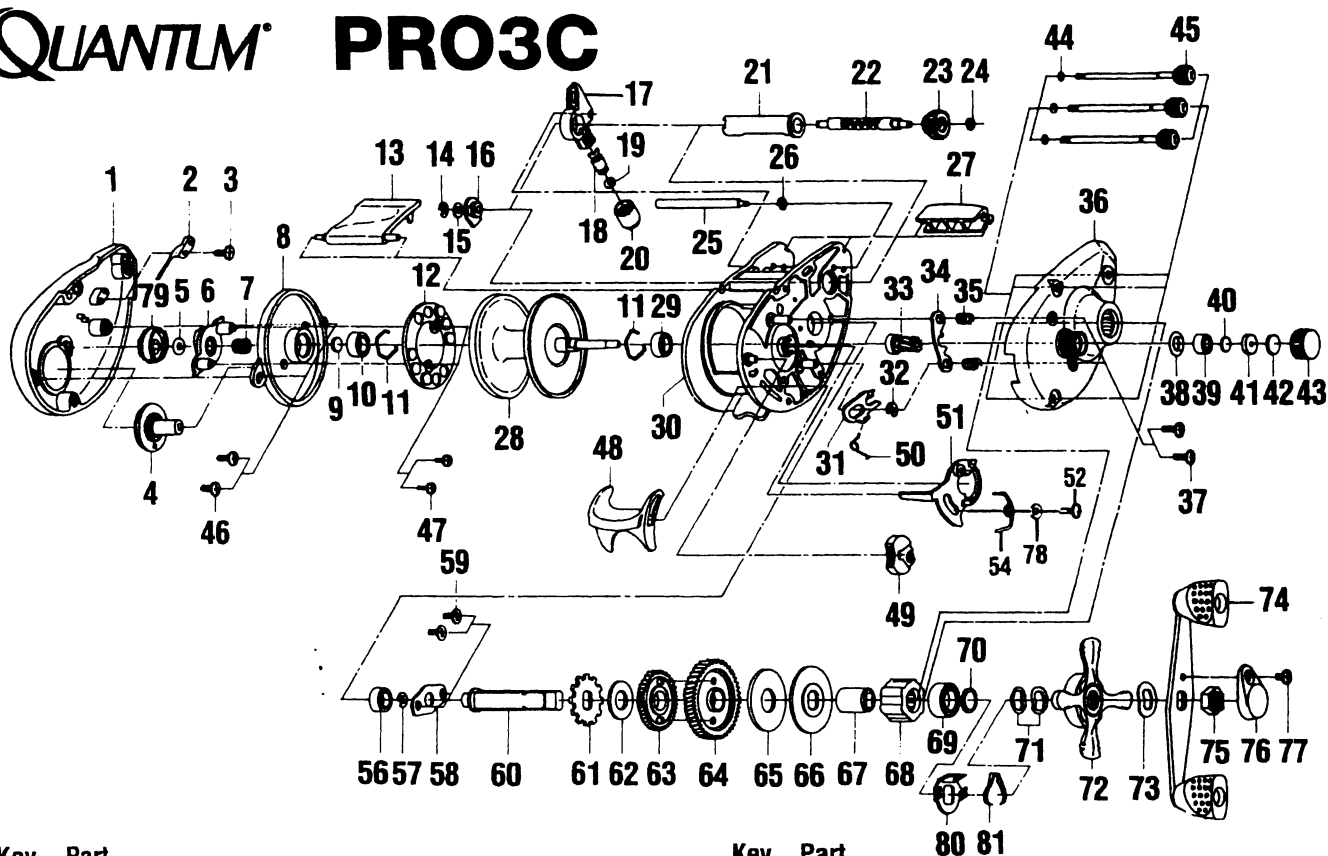

QUANTUM PRO3C

Key No.	Part No.	Description	Price	Key No.	Part No.	Description	Price
1	TW023-02	Left Side Cover	6.91	42	QW082-01	Cushion Washer - Spool	.65
2	QW108-01	Clicker	.65	43	TW033-02	Spool Tension Knob	2.83
3	QW125-01	Screw - Clicker	.45	44	QW073-01	Ring - Thumb Screw Ret.	.70
4	TW026-01	Magnet Control Dial	1.53	45	QW374-02	Thumb Screw	1.13
5	NX105-01	Dial Friction Ring	.60	46	QW125-01	Screw- Spool Cover	.45
6	QW028-01	Slide Cam	.70	47	QW076-01	Screw- Magnet Ring	.65
7	NX071-01	Slide Cam Spring	.50	48	SW009-01	Thumb Bar	.65
8	QW051-01	Spool Cover	1.70	49	SW087-01	Flippin Switch	.65
9	QW032-01	Spool Tension Shim	.50	50	QW097-01	Spring Kick Lever	.45
10	SW017-01	Bearing	6.59	51	SW039-01	Release Slider	1.85
11	QW080-01	Clip Ring	.50	52	QW076-01	Screw - Release Slider	.65
12	QW330-01	Magnet Plate Assy	2.80	54	SW104-01	Spring Release Slider	.45
13	TW027-03	Hood	5.46	55	SW050-01	Thumb Bar Retaining Screw	.65
14	NX092-01	E-Clip (Worm Shaft)	.25	56	QW017-01	Bearing - Crankshaft	6.59
15	QW035-03	Washer (Worm Shaft)	.25	57	QW120-01	E-Ring Crankshaft	.25
16	QW067-01	Worm Shaft Bushing	.65	58	QW002-01	Retainer - Crankshaft	.80
17	QW347-01	Line Guide Carrier	2.70	59	TW107-01	Screw - Crankshaft Retainer	.10
18	QW006-01	Line Guide Pawl	2.70	60	QW008-01	Crankshaft	2.30
19	QW035-03	Washer (L/G Pawl)	.25	61	QW083-01	Trip Ratchet	.35
20	QW007-02	Line Guide Carrier Screw	2.16	62	QW111-01	Washer	.25
21	QW016-01	Worm Shaft Guide	1.10	63	QW112-01	Gear - L/W Idler	.85
22	QW072-01	Worm Shaft	4.30	64	SW012-01	Drive Gear	10.35
23	QW085-01	Level Wind Gear	.85	65	QW059-01	Drag Disc	1.65
24	NX090-01	E-Ring (L/W Gear)	.40	66	QW045-01	Drag Washer	.80
25	QW061-02	Stabilizer Bar	2.58	67	QW052-01	Clutch Sleeve	2.75
26	NX090-01	E-Ring (Stablizer Bar)	.40	68	QW063-01	Anti-Reverse Clutch	10.50
27	QW099-07	Front Support	3.24	69	TW058-01	Bearing - Crankshaft Top	7.00
28	QW321-01	Spool Assy	14.42	70	TW035-01	Washer- Crankshaft	1.44
29	SW017-01	Bearing	6.59	71	QW046-02	Spring "D" Washer	.95
30	UW301-01	Frame Assy	26.24	72	QW055-01	Drag Star	1.85
31	SW077-01	Kick Lever	.90	73	QW054-01	Handle Washer	.70
32	QW120-01	E-Ring (Kick Lever)	.25	74	TW318-01	Handle Assy	6.18
33	SW311-01	Pinion Gear	10.04	75	QW003-02	Handle Nut	.35
34	SW025-01	Pinion Yoke	.65	76	QW034-01	Handle Nut Cap	.25
35	QW040-01	Spring-Pinion Yoke	.65	77	QW123-03	Handle Nut Cap Screw	.10
36	SW024-03	Right Side Cover	8.55	78	SW121-01	Washer	.45
37	QW053-02	Screw (Rt. Side Cover)	.93	79	TW110-01	Click Spring Retainer	2.16
38	QW101-01	Tension Knob Ring	.25	80	TW114-01	Click Spring -	1.08
39	QW117-01	Bearing - Tension Knob	6.04	81	UW026-01	Magnet Control Cam	1.53
40	QW032-01	Washer - Spool Tension	.50	82	SW094-02	Spacer	.46
41	QW081-01	Collar	3.90				