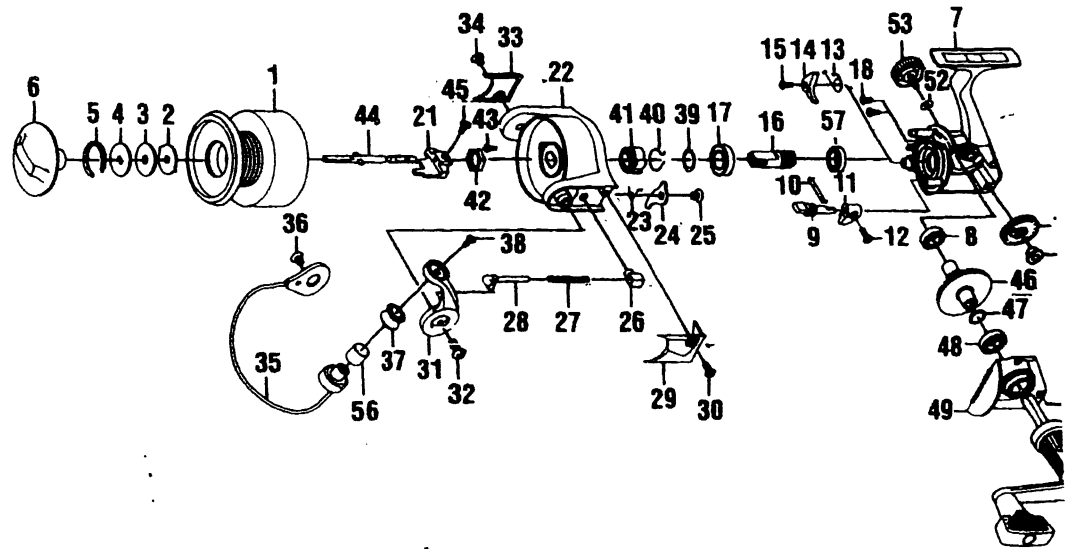

SPECIFICATIONS:

Heavy Saltwater
 260 yds/20 lb Line Capacity
 4.8:1 Gear Ratio
 18.6 oz. Weight

BR170A: 1 Ball Bearing
BR370A: 3 Ball Bearing

FEATURES:

Oversized Front Drag and Center Shaft
 Right/Left Interchangeable Handle
 Magnum Gears
 Selective Anti-Reverse
 Internal Bail Trip
 Oversized "Twist Reducer" Line Roller
 Aluminum Long Stroke
 Color: BR170A - Light Tan
 BR370B - Dark Grey